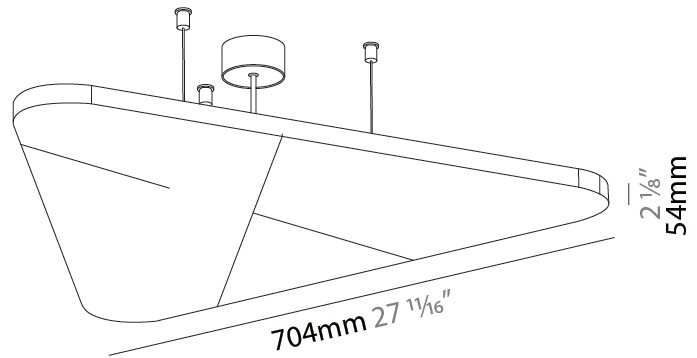

GENERAL

Series: Victory Acoustic Light Panel
Brand: Prolicht
Division: Architectural
Mounting Type: Suspension
Mounting Location: Ceiling
Subcategory: Acoustic

PHYSICAL

Shape: Abstract
Length (mm): 792
Length (in): 31 ⁷/₁₆
Width (mm): 704
Width (in): 27 ¹¹/₁₆
Height (mm): 54
Height (in): 2 ¹/₈
Light Distribution: Indirect
Fixture Finish: SSR / BKV / CWI / CRY / HAB / UFT / ITA / RUA / FTG / MYG / LOD / PUS / FRO / FUP / KIA / POP / BLS / SPG / MEY / GOH / GUM / CHC / COM / ABZ / JAG / OBR / MOS / ROR
Accent Finish: ANC / ASH / BNA / BTC / BZE / CEL / EGG / EVG / FOG / FOS / FST / FUA / IRI / IRO / KHA / LIC / LIM / MER / MSN / MUS / ONX / PEA / PLU / POL / PPY / RAY / ROY / RST / STE / SWD / TAN / TAU
Fixture Material: Aluminum
Cable Details: 2 000mm / 78 3/4" or 6 000mm / 236 1/4" Transparent Cable

ELECTRICAL

Lamp Type: LED (Zhaga Standard)
Input Wattage (W): 10
Total Output Wattage (W): 9.1
Dimming: Non-Dimmable
Driver Included: Yes
Driver Location: Integrated
Driver Type: Constant Current - Universal
Driver Class: Class 2
Input Voltage (V): 120 - 277

LED

Color Temperature (°K): 2700 / 3000 / 3500 / 4000
Max. Delivered Lumen (lm): 701 / 708 / 730 / 751
Nominal Lumen (lm): 855 / 864 / 890 / 916
CRI: >90 CRI
Lamp Life (hrs): 50000

OPTICAL

RATINGS AND CERTIFICATIONS

Certified By: CSA Certified to UL and CSA Standards
IP rating: IP20